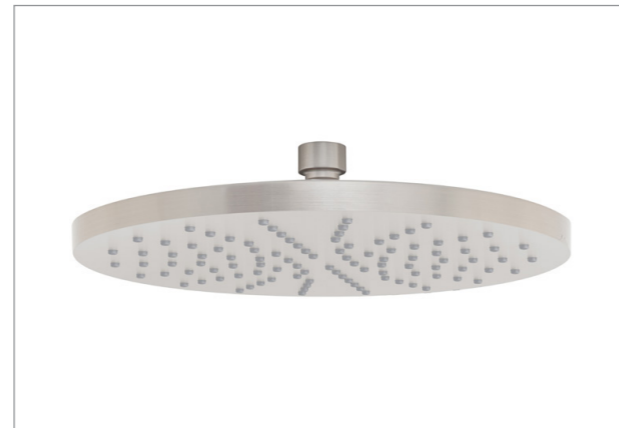

SHOWER ROSE

230mm Round, Brushed Nickel
Bathroom