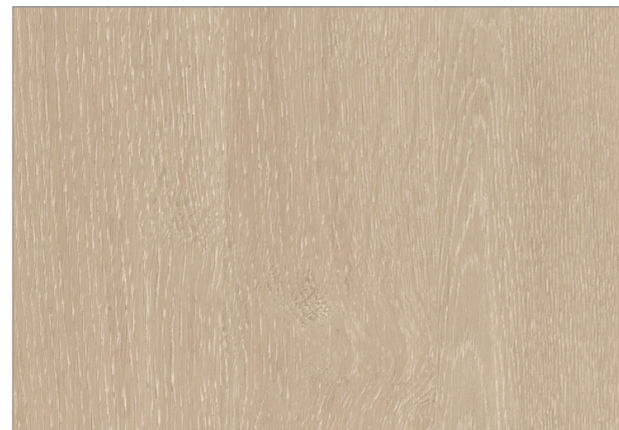

## FINISHES

STONE  
Matte White  
Wet Areas

STONE  
Textured White  
Kitchen & Fireplace

TIMBER FLOORBOARDS  
General Flooring

CARPET  
Loop Pile  
Bedroom Flooring

JOINERY  
Crisp White  
Kitchen Overheads, Laundry, Linen, Walk-In Storage,  
Built-In Study Desk