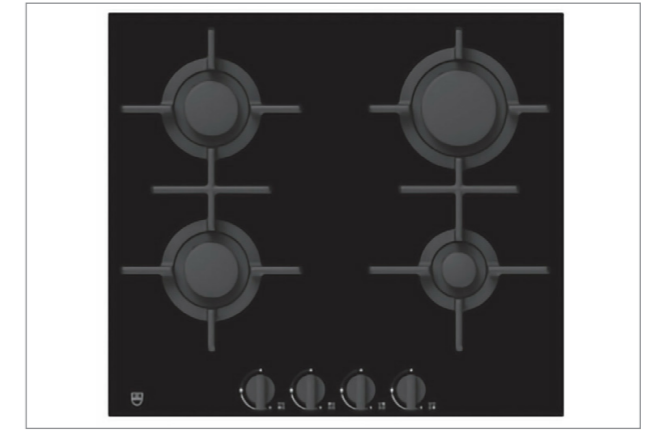

## FIXTURES & FITTINGS

EXTRACTOR

Miele, Fully Integrated  
Kitchen

RANGEHOOD (UPGRADE OPTION)

V-Zug, 80cm Undermount  
Kitchen

GAS COOKTOP

Miele, 4 Burner  
Kitchen

GAS COOKTOP (UPGRADE OPTION)