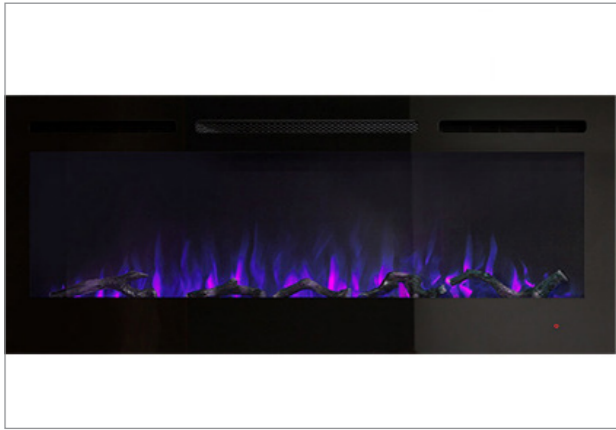

SAISON

FIXTURES & FITTINGS

FIREPLACE

Linear Electric
Living (Townhouse 6 & 7 Only)