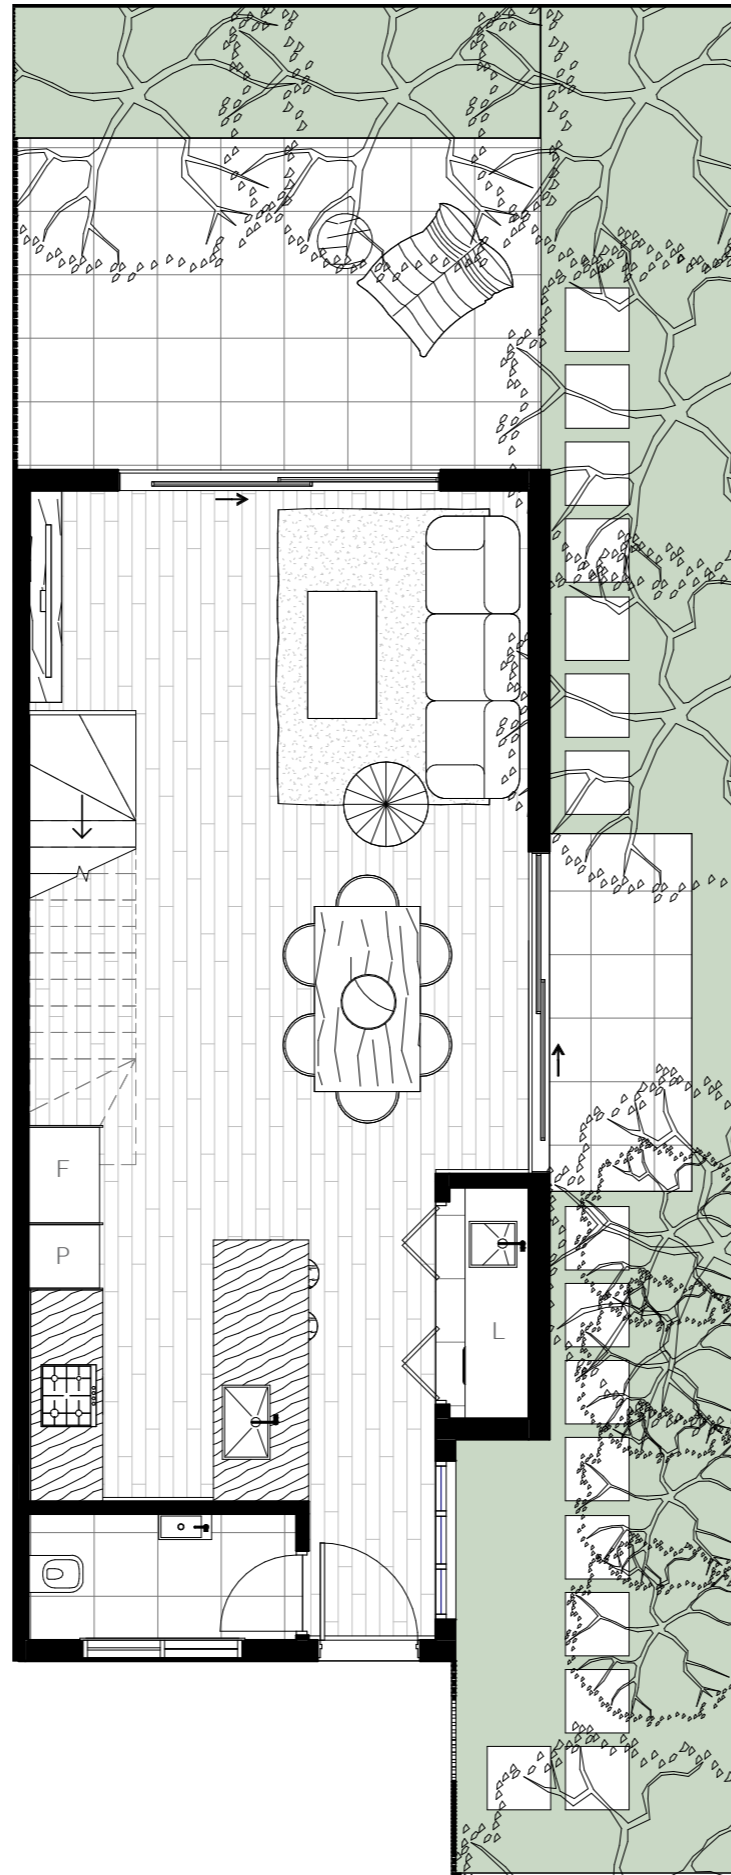

# SAISON

## TOWNHOME ONE

BEDROOM	2
BATHROOM	1.5
CAR	1

INTERNAL AREA	102.2 M <sup>2</sup>
TERRACE AREA	61.0 M <sup>2</sup>
TOTAL AREA	163.2 M <sup>2</sup>

F	Fridge
L	Laundry
P	Pantry

GROUND FLOOR

FIRST FLOOR