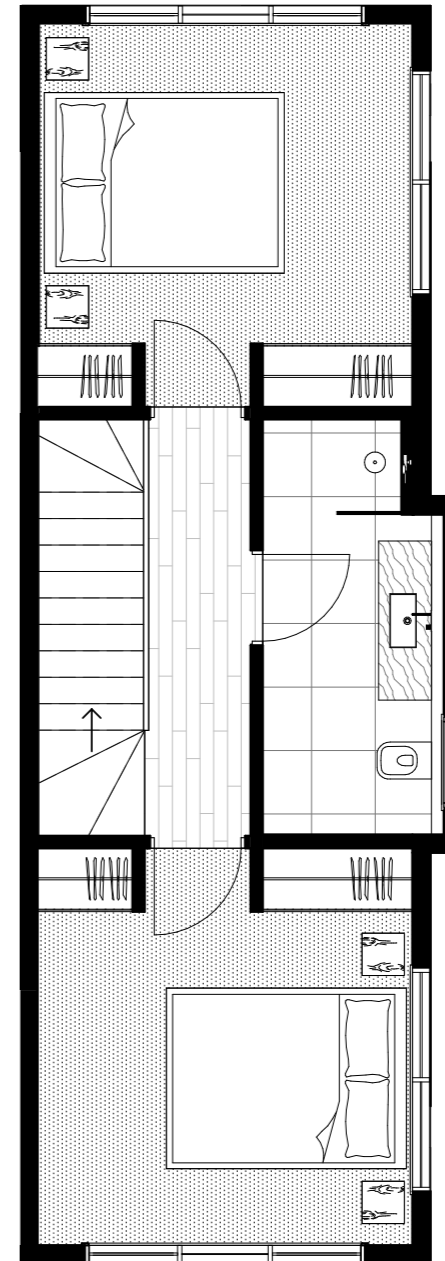

## TOWNHOME ONE

BEDROOM	2
BATHROOM	1.5
CAR	1

INTERNAL AREA	102.2 M <sup>2</sup>
TERRACE AREA	61.0 M <sup>2</sup>
TOTAL AREA	163.2 M <sup>2</sup>

F	Fridge
L	Laundry
P	Pantry

GROUND FLOOR

FIRST FLOOR