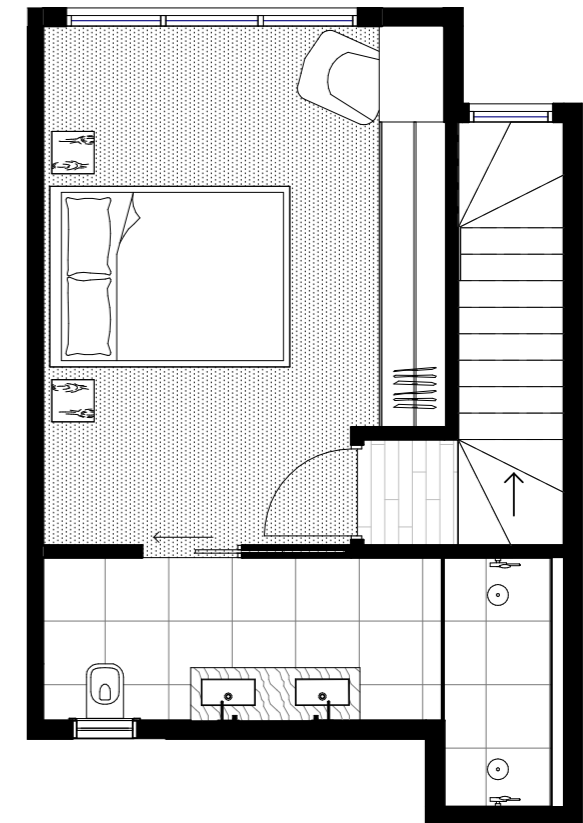

SAISON

TOWNHOME TWO

BEDROOM	3
BATHROOM	2.5
CAR	2

INTERNAL AREA	145.0 M ²
TERRACE AREA	27.4 M ²
TOTAL AREA	172.4 M ²

F	Fridge
L	Laundry
LI	Linen
P	Pantry

GROUND FLOOR

FIRST FLOOR

SECOND FLOOR