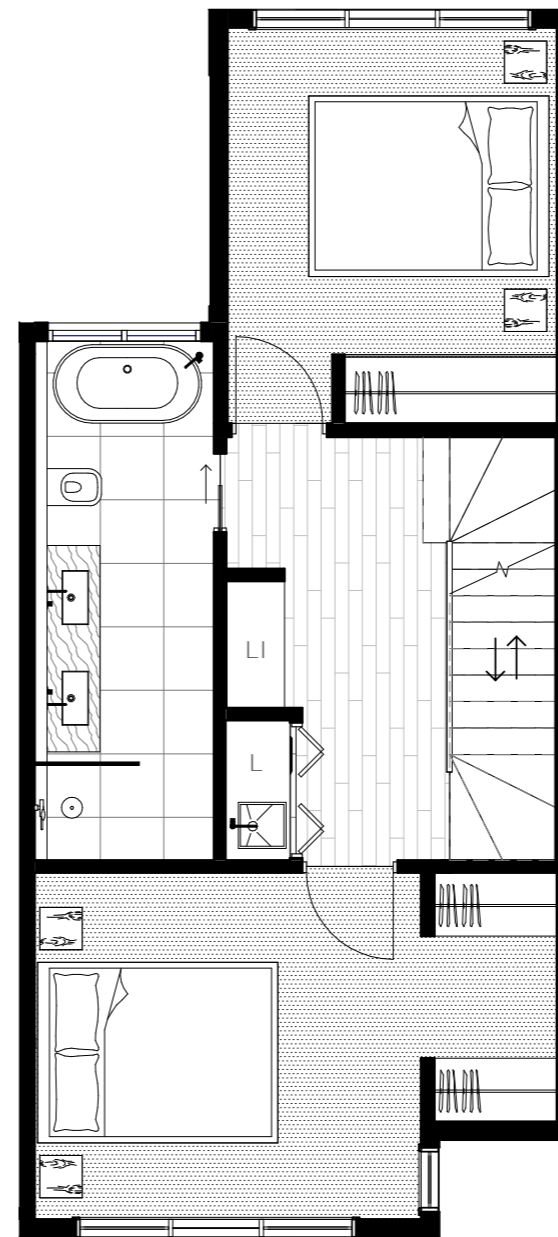

SAISON

TOWNHOME TWO

BEDROOM	3
BATHROOM	2.5
CAR	2

INTERNAL AREA	145.0 M ²
TERRACE AREA	27.4 M ²
TOTAL AREA	172.4 M ²

F	Fridge
L	Laundry
LI	Linen
P	Pantry

GROUND FLOOR

FIRST FLOOR

SECOND FLOOR