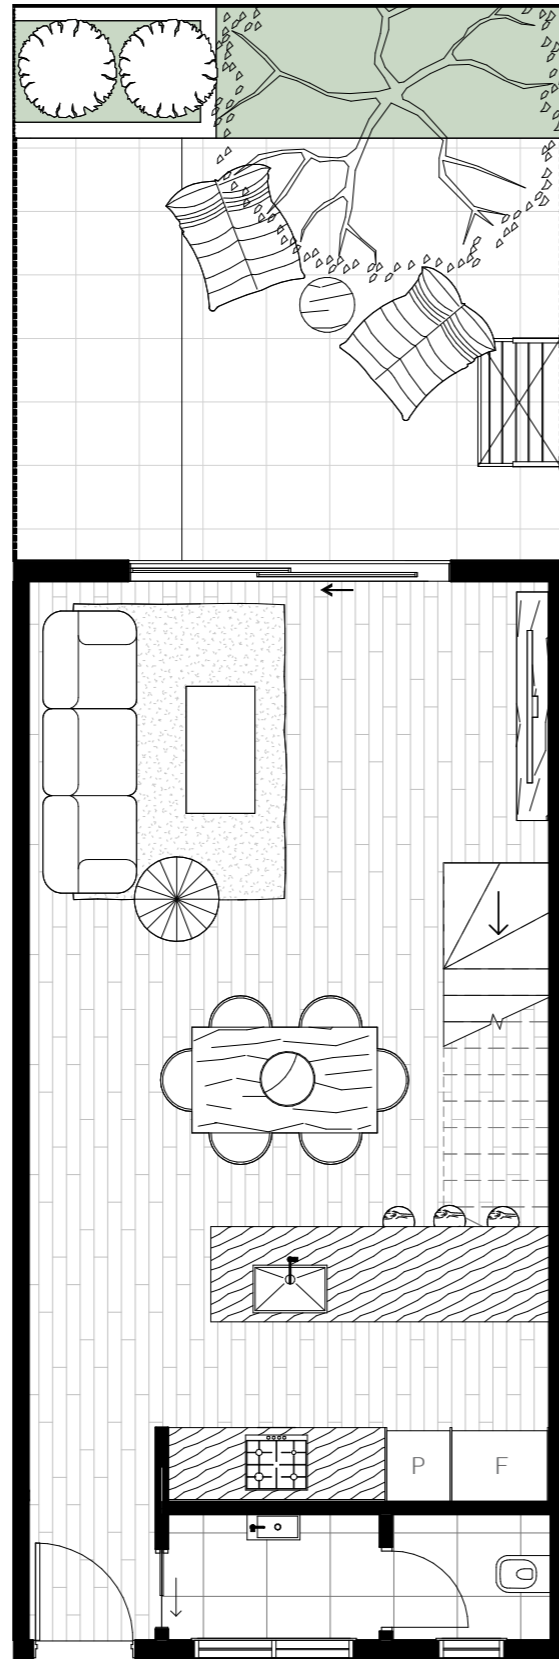

SAISON

TOWNHOME TWO

BEDROOM	3
BATHROOM	2.5
CAR	2

INTERNAL AREA	145.0 M ²
TERRACE AREA	27.4 M ²
TOTAL AREA	172.4 M ²

F	Fridge
L	Laundry
LI	Linen
P	Pantry

GROUND FLOOR

FIRST FLOOR

SECOND FLOOR