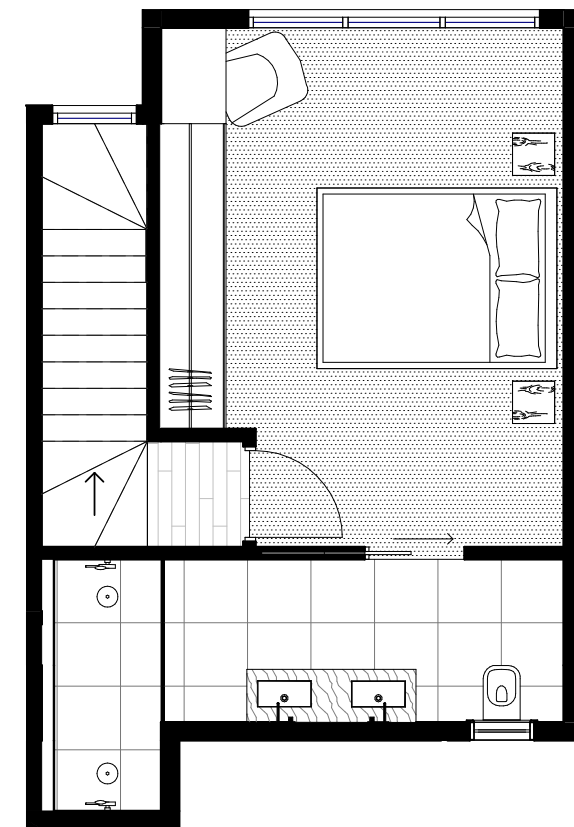

SAISON

TOWNHOME THREE

BEDROOM	3
BATHROOM	2.5
CAR	2

INTERNAL AREA	149.1 M ²
TERRACE AREA	27.5 M ²
TOTAL AREA	176.6 M ²

- F Fridge
- L Laundry
- LI Linen
- P Pantry

GROUND FLOOR

FIRST FLOOR

SECOND FLOOR