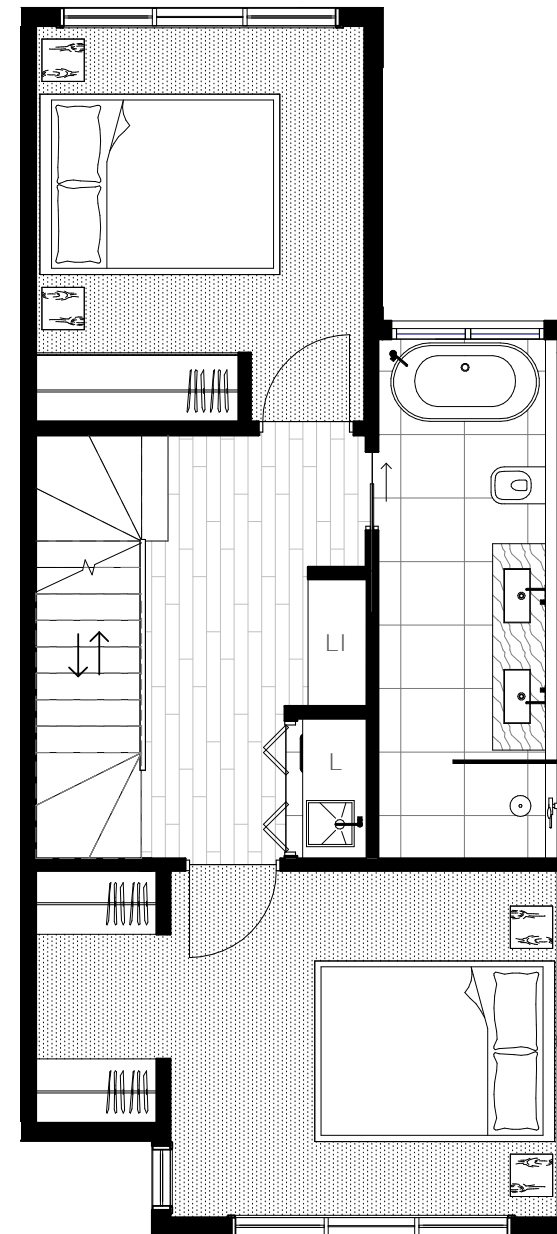

SAISON

TOWNHOME THREE

BEDROOM	3
BATHROOM	2.5
CAR	2

INTERNAL AREA	149.1 M ²
TERRACE AREA	27.5 M ²
TOTAL AREA	176.6 M ²

- F Fridge
- L Laundry
- LI Linen
- P Pantry

GROUND FLOOR

FIRST FLOOR

SECOND FLOOR