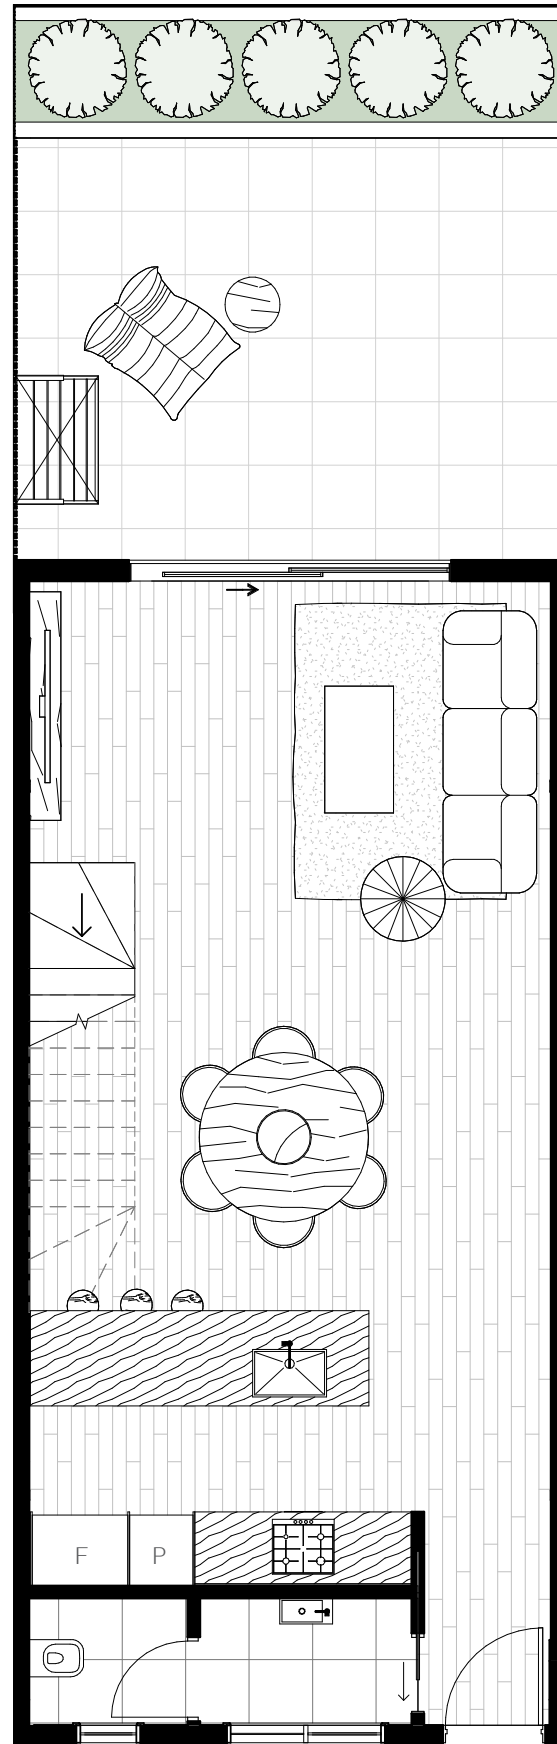

SAISON

TOWNHOME THREE

BEDROOM	3
BATHROOM	2.5
CAR	2

INTERNAL AREA	149.1 M ²
TERRACE AREA	27.5 M ²
TOTAL AREA	176.6 M ²

- F Fridge
- L Laundry
- LI Linen
- P Pantry

GROUND FLOOR

FIRST FLOOR

SECOND FLOOR