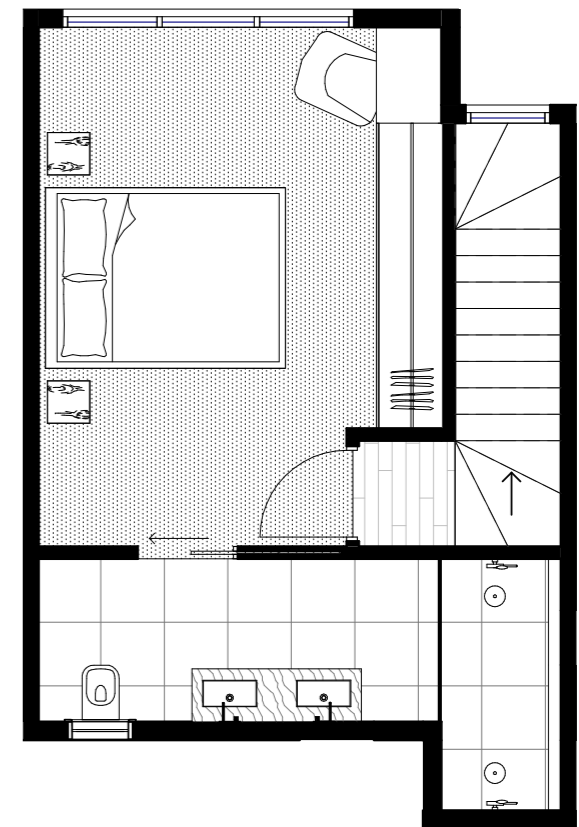

SAISON

TOWNHOME FOUR

BEDROOM	3
BATHROOM	2.5
CAR	2

INTERNAL AREA	149.2 M ²
TERRACE AREA	27.5 M ²
TOTAL AREA	176.7 M ²

F	Fridge
L	Laundry
LI	Linen
P	Pantry

GROUND FLOOR

FIRST FLOOR

SECOND FLOOR