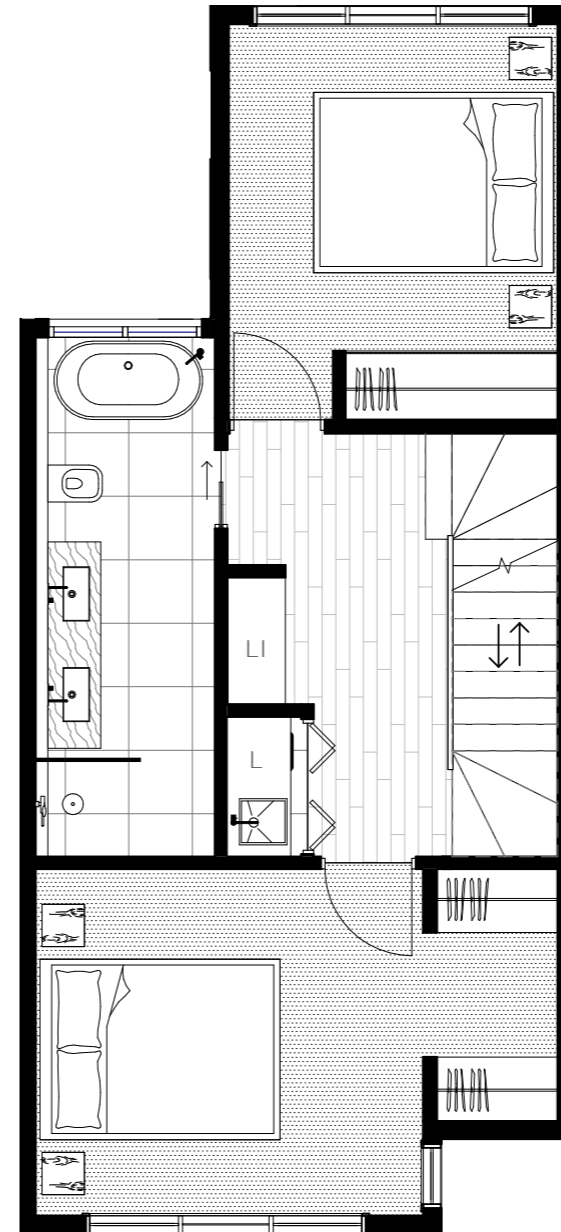

SAISON

TOWNHOME FOUR

BEDROOM	3
BATHROOM	2.5
CAR	2

INTERNAL AREA	149.2 M ²
TERRACE AREA	27.5 M ²
TOTAL AREA	176.7 M ²

F	Fridge
L	Laundry
LI	Linen
P	Pantry

GROUND FLOOR

FIRST FLOOR

SECOND FLOOR