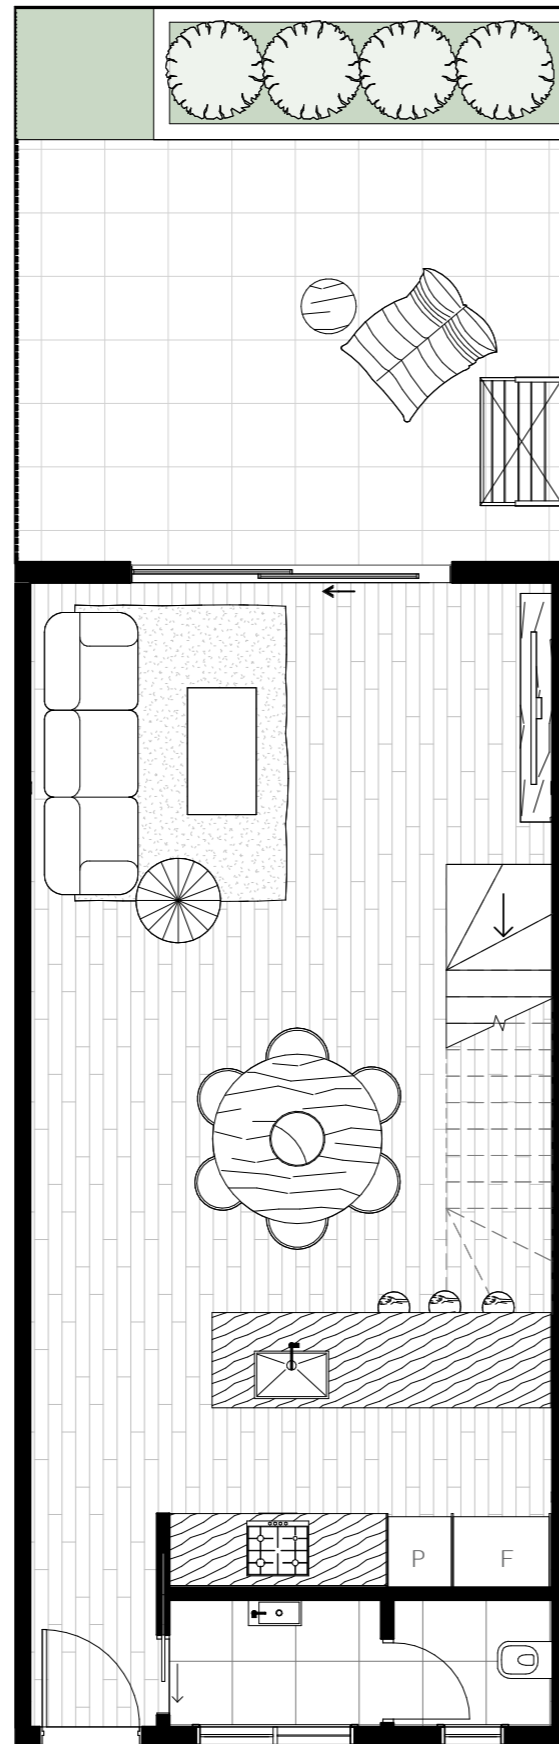

SAISON

TOWNHOME FOUR

BEDROOM	3
BATHROOM	2.5
CAR	2

INTERNAL AREA	149.2 M ²
TERRACE AREA	27.5 M ²
TOTAL AREA	176.7 M ²

F	Fridge
L	Laundry
LI	Linen
P	Pantry

GROUND FLOOR

FIRST FLOOR

SECOND FLOOR