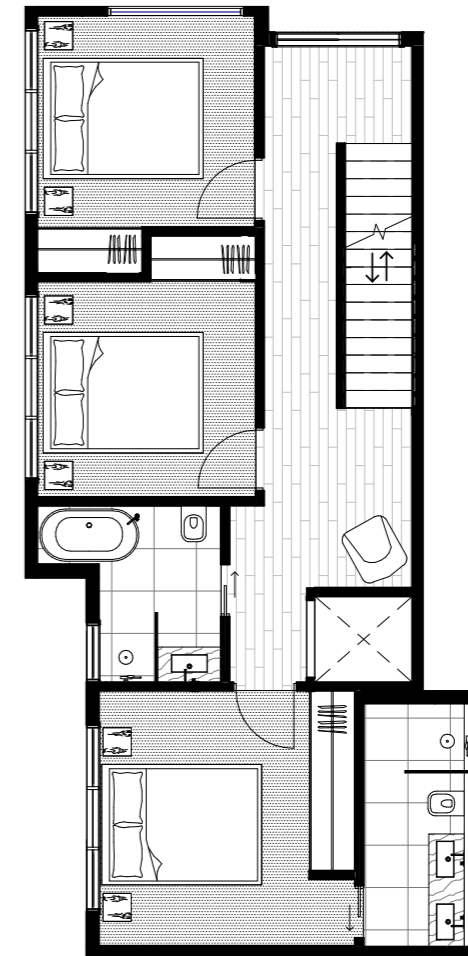

SAISON

TOWNHOME SIX

BEDROOM	3
BATHROOM	3
CAR	2

INTERNAL AREA	227.5 M ²
TERRACE AREA	58.6 M ²
TOTAL AREA	286.1 M ²

F	Fridge
L	Laundry
LI	Linen
P	Pantry
S	Storage
ST	Study Nook

BASEMENT

GROUND FLOOR

FIRST FLOOR

SECOND FLOOR