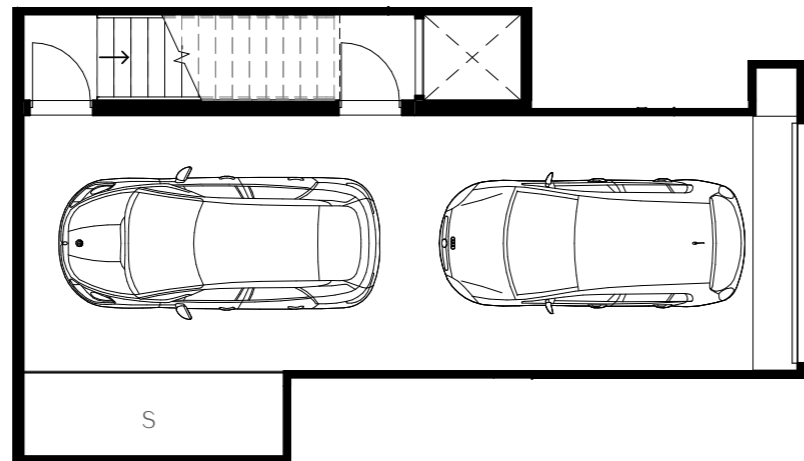

SAISON

TOWNHOME SIX

BEDROOM	3
BATHROOM	3
CAR	2

INTERNAL AREA	227.5 M ²
TERRACE AREA	58.6 M ²
TOTAL AREA	286.1 M ²

F	Fridge
L	Laundry
LI	Linen
P	Pantry
S	Storage
ST	Study Nook

BASEMENT

GROUND FLOOR

FIRST FLOOR

SECOND FLOOR