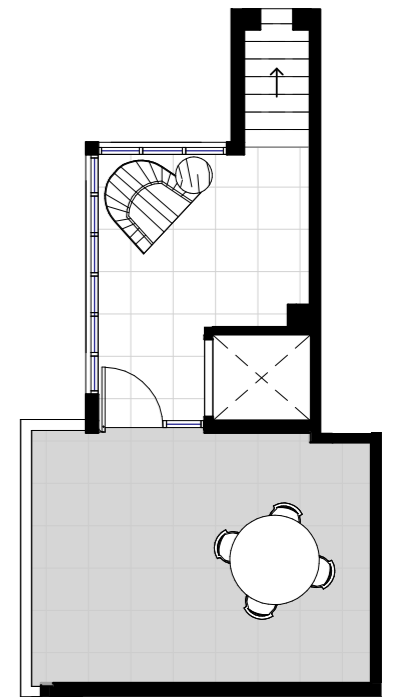

SAISON

TOWNHOME SIX

BEDROOM	3
BATHROOM	3
CAR	2

INTERNAL AREA	227.5 M ²
TERRACE AREA	58.6 M ²
TOTAL AREA	286.1 M ²

F	Fridge
L	Laundry
LI	Linen
P	Pantry
S	Storage
ST	Study Nook

BASEMENT

GROUND FLOOR

FIRST FLOOR

SECOND FLOOR