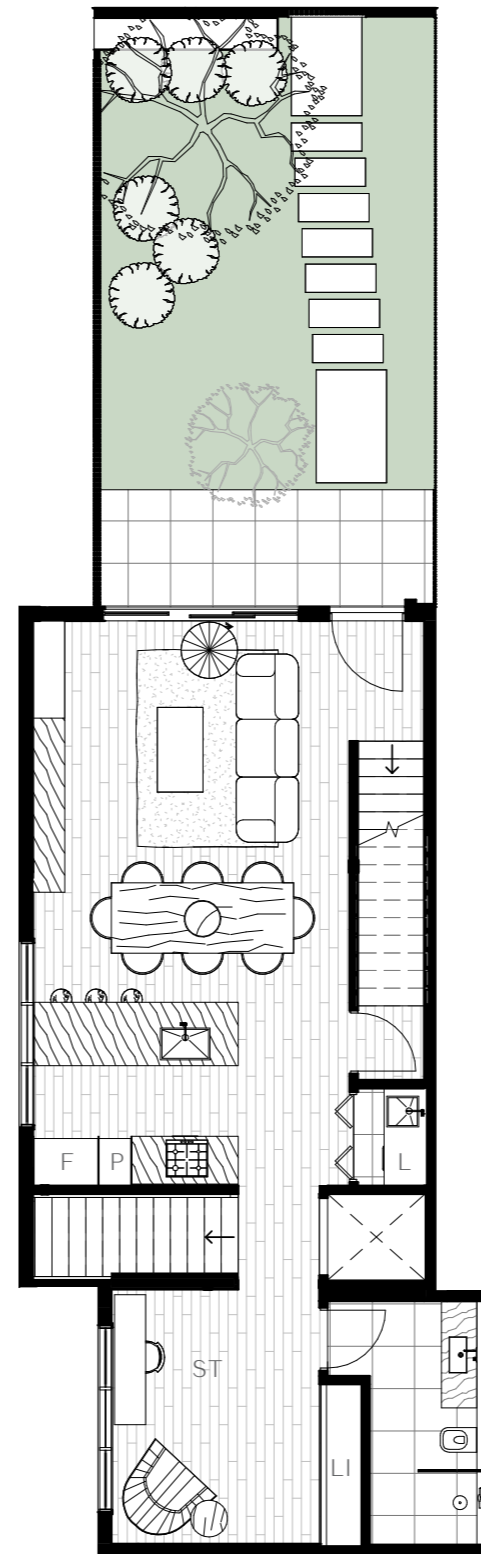

SAISON

TOWNHOME SIX

BEDROOM	3
BATHROOM	3
CAR	2

INTERNAL AREA	227.5 M ²
TERRACE AREA	58.6 M ²
TOTAL AREA	286.1 M ²

F	Fridge
L	Laundry
LI	Linen
P	Pantry
S	Storage
ST	Study Nook

BASEMENT

GROUND FLOOR

FIRST FLOOR

SECOND FLOOR