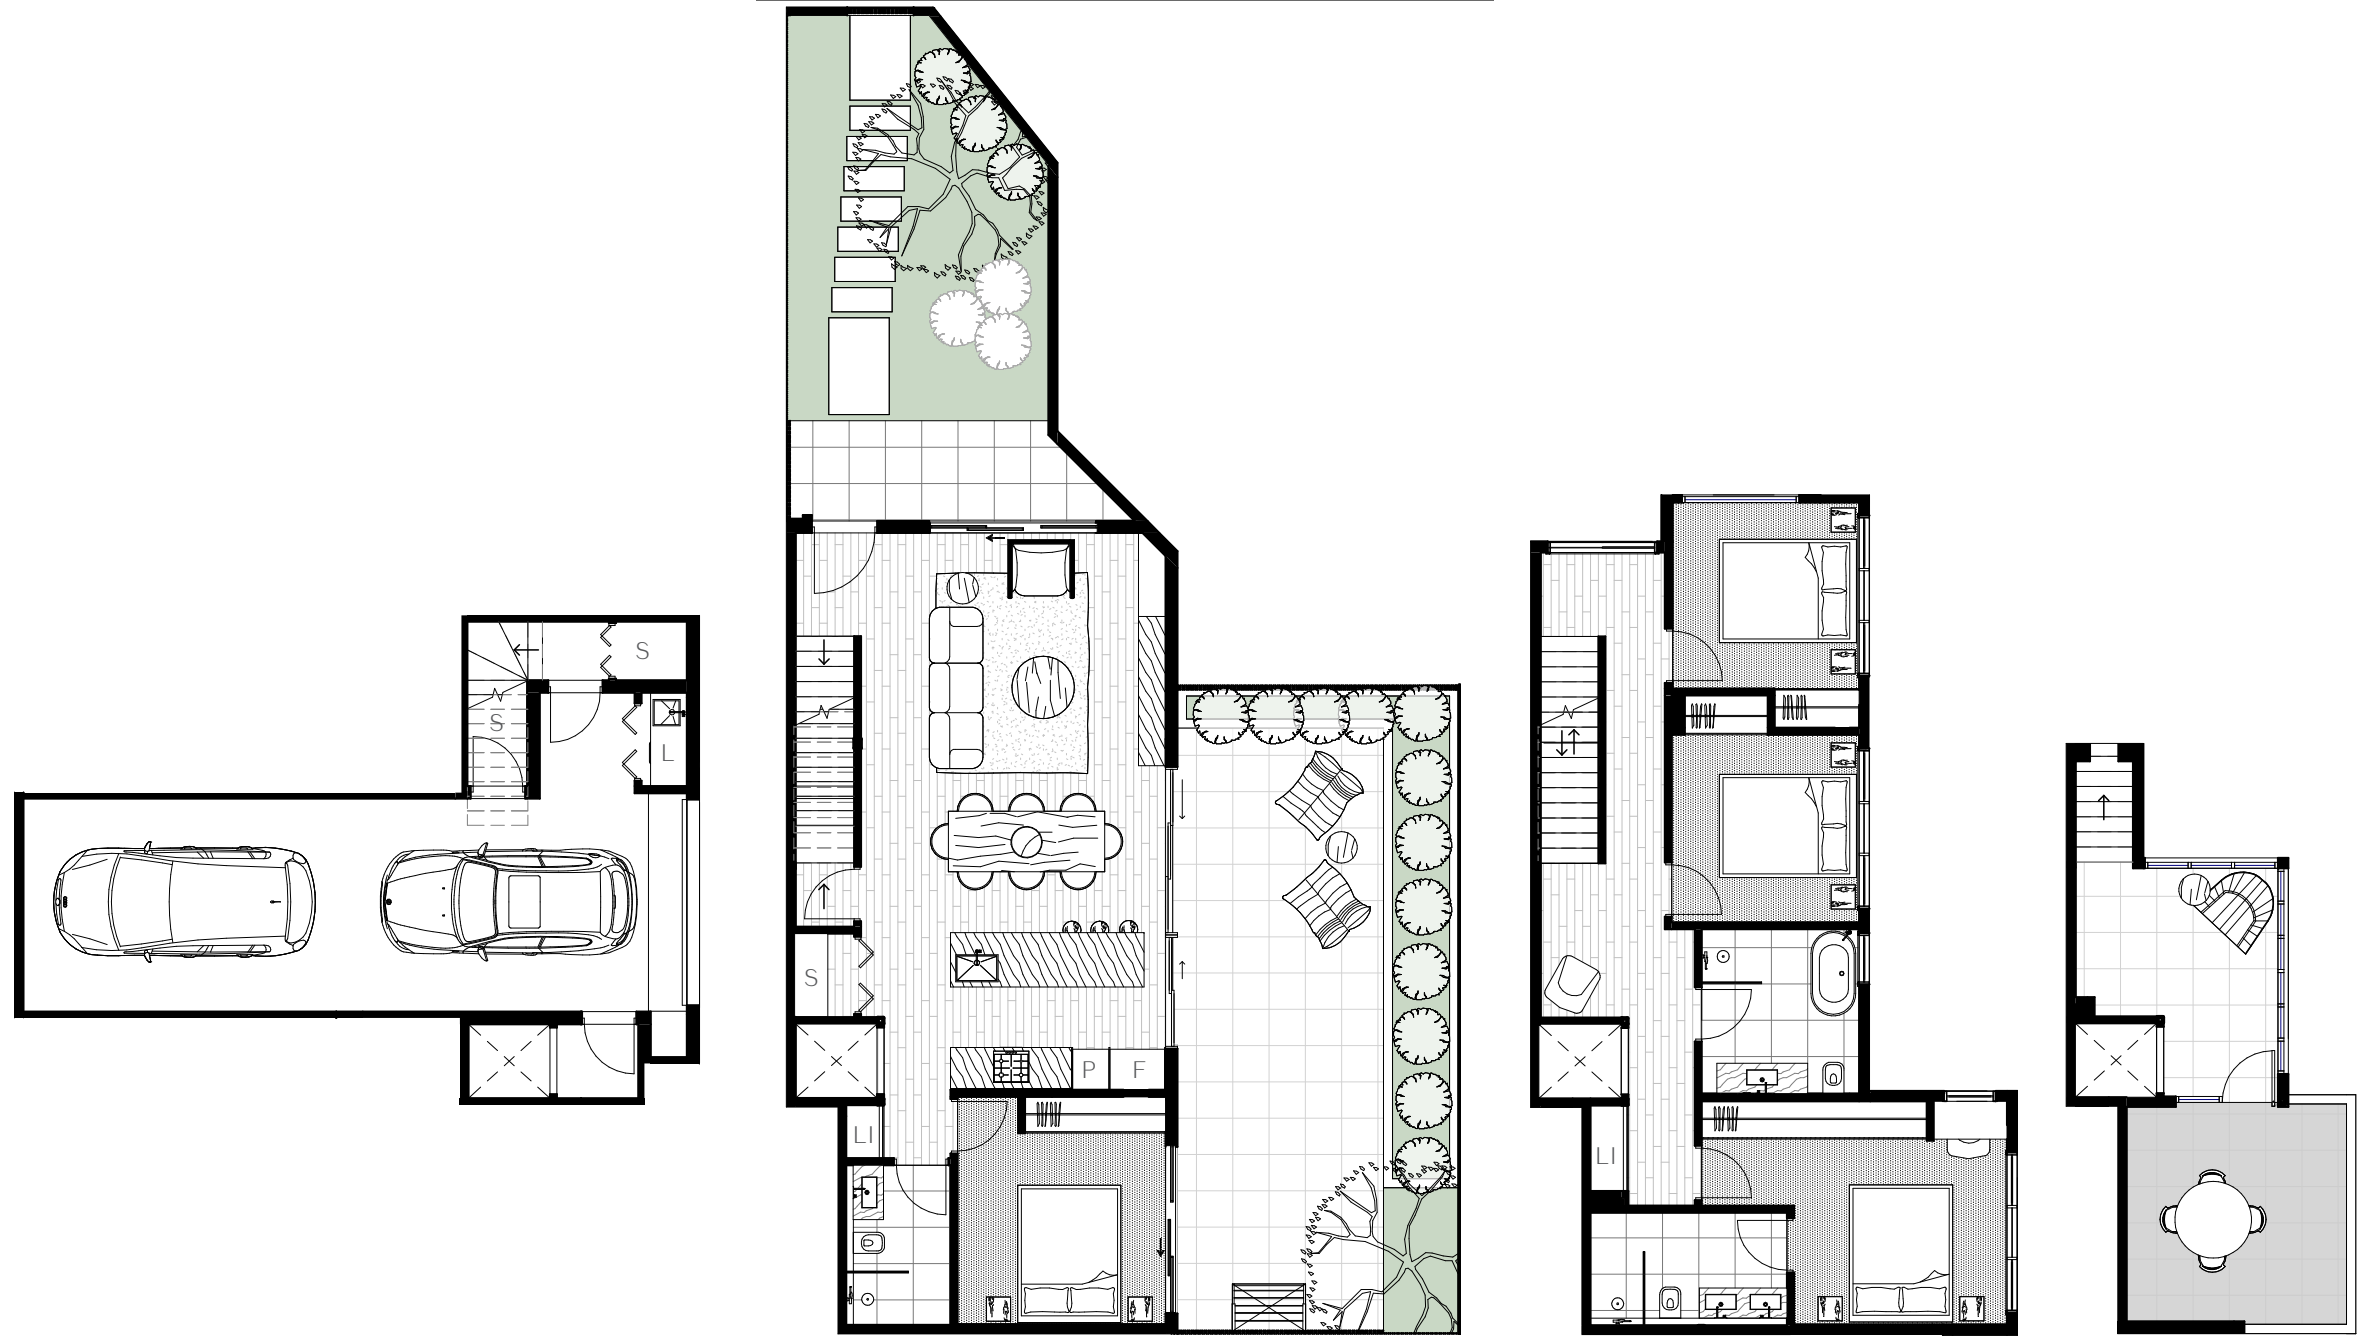

SAISON

TOWNHOME SEVEN

BEDROOM	4
BATHROOM	3
CAR	2

INTERNAL AREA	242.6 M ²
TERRACE AREA	101.6 M ²
TOTAL AREA	344.2 M ²

F	Fridge
L	Laundry
LI	Linen
P	Pantry
S	Storage
ST	Study Nook

BASEMENT

GROUND FLOOR

FIRST FLOOR

SECOND FLOOR