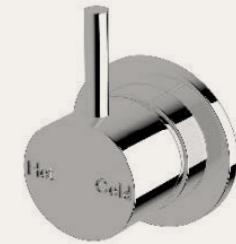

RANGEHOOD

Miele, 3 Bedroom  
*900mm  
Stainless Steel*

DISHWASHER

Miele  
*600mm  
Stainless Steel*

TOILET SUITE

Closed Coupled Toilet Suite  
*Ceramic White*

# Fixtures

---

BASIN

Above Counter Basin, Single  
Ceramic White

BOTTLE TRAP

Satin Chrome

BASIN MIXER

Satin Chrome

SHOWER

Brushed Nickel

SHOWER MIXER

Satin Chrome

TOILET ROLL HOLDER

Straight Toilet Roll Holder  
Satin Chrome

TOWEL RAIL

Single Towel Rail  
700mm, Satin Chrome

ROBE HOOK

Satin Chrome

SHOWER SHELF

Brushed Nickel

LAUNDRY TROUGH & CABINET

Freestanding Trough with Hob  
Mounted Mixer  
Cabinet: Powdercoated Steel  
Tub: Stainless Steel